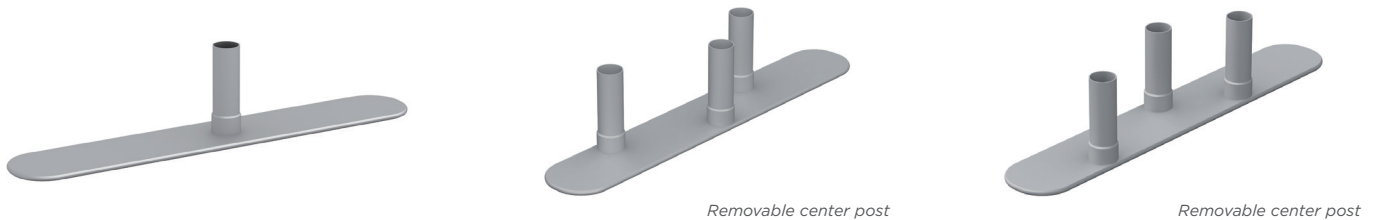

Ogden Blue

COPY, PRINT & SIGN

LIGHTS / CLAMPS

Slimline LED Wall Wash		Linkable LED Wall Wash		Double Stem Light		Infinity Light Clamp (1.25" tube)		35mm S-Clip		Single Wall Monitor Bracket		Double Wall Monitor Bracket	
1	2-10	1	2-10	1	2-10	1	2-10	1	2-10	1	2-10	1	2-10
\$175	\$155	\$147	\$133	\$115	\$133	\$8	\$7	\$23	\$20	\$86	\$77	\$115	\$102

FEET

Single Post				2 or 3 Post - Right Center				2 or 3 Post - Left Center			
W	L	1	2-10	W	L	1	2-10	W	L	1	2-10
2"	18"	\$29	\$26	3"	19"	\$50	\$44	3"	19"	\$50	\$44

CASES

Small Wheeled Trolley Case			Infinity Travel Case Counter			Large Molded Case			Medium Molded Case			Small Molded Case		
Outer Dimensions			Outer Dimensions			Outer Dimensions			Outer Dimensions			Outer Dimensions		
H	W	D	H	W	D	H	W	D	H	W	D	H	W	D
38.5"	16.5"	15"	38.5"	19.5"	13"	67"	24"	11"	55"	27.5"	11"	54.5"	17"	13.5"
Inner Dimensions			Inner Dimensions			Inner Dimensions			Inner Dimensions			Inner Dimensions		
H	W	D	H	W	D	H	W	D	H	W	D	H	W	D
35.5"	14"	12"	35"	17.5"	10"	65"	22"	9.5"	53"	25.5"	10"	53"	15"	12"
1	2-10			1	2-10	\$960			\$819			\$800		
\$229	\$204		Case	\$506	\$455									
			Case Wrap	\$269	\$254									